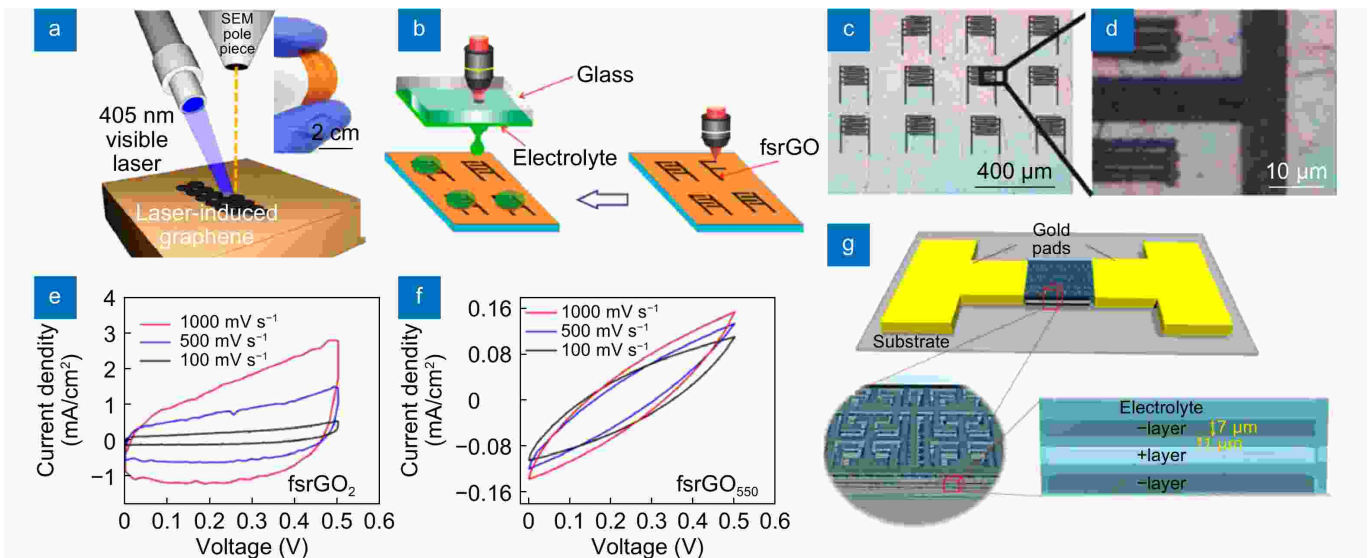

Download

[Championship Manager 03 04 No Cd Crack 89](#)

[Championship Manager 03 04 No Cd Crack 89](#)

Download